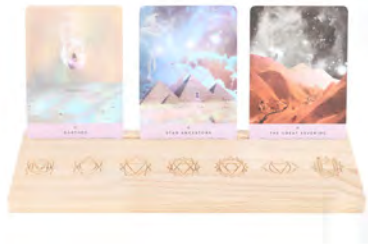

Declaration of Conformity

Something Different Wholesale Ltd, Upper Fforest Way, Enterprise Park, Swansea, SA6 8PJ

Contact Person- Anthony David

Email – customercare@somethingdifferentwholesale.co.uk

Phone Number – 01792 940288

Product Name: Natural Seven Chakras Tarot Card Stand

Model: Ornament

Product Code: TC_86424

We at SomethingDifferent Wholesale LTD recognise that the product mentioned in this document conforms to UK standards and regulations. This product upholds the UK specifications attached to it.

Authorising Name: Anthony David

Company Name: Something Different Wholesale LTD

Authorising Signature:

Date: 22.11.2024

Review Date:22.10.2025